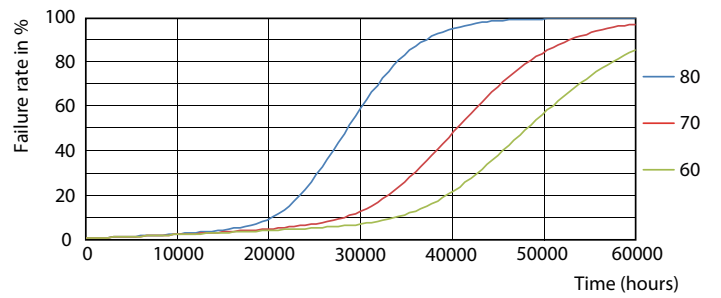

LEDtube 16T8 UF18 48-850

LED InstantFit Lamps

Lifetime

LEDtube 16T8 UF18

LEDtube 16T8 UF18

LEDtube 16T8 UF18 LifetimeVsTc

LEDtube 16T8 UF18 FailureRate

LEDtube 16T8 UF18 LumenVsTc