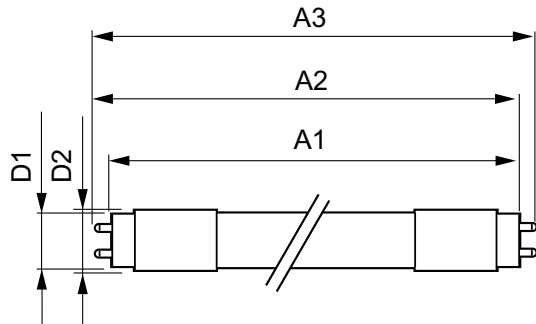

Approval and Application	
Energy Saving Product	Yes
Approbation Marks	RoHS compliance UL certificate

Product Data	
Order product name	16T8/LED/48-850/UF18/G 10/1
EAN/UPC - Product	046677539986
Order code	539980
Numerator - Quantity Per Pack	1
Numerator - Packs per outer box	10
Material Nr. (12NC)	929001966004
Net Weight (Piece)	0.220 kg
Model Number	9290019660

Dimensional drawing

Product	D1	D2	A1	A2	A3
16T8/LED/48-850/UF18/G 10/1	25.7 mm	28 mm	1198 mm	1205 mm	1212 mm

4ft T8 16-32W 1800lm 240D 5000K G13 ND

Photometric data

LEDtube 16T8 UF18 48-850

LEDtube 16T8 UF18