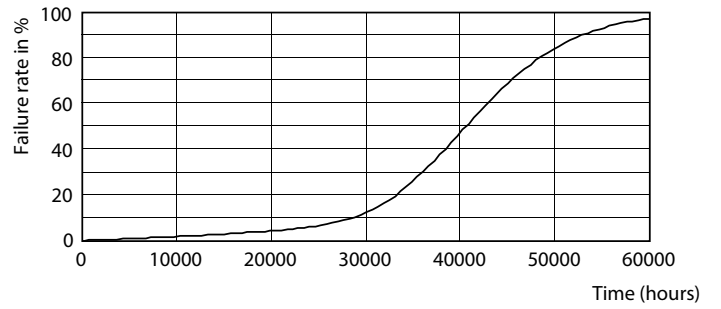

LEDtube 16T8 UF18

LED InstantFit Lamps

Lifetime