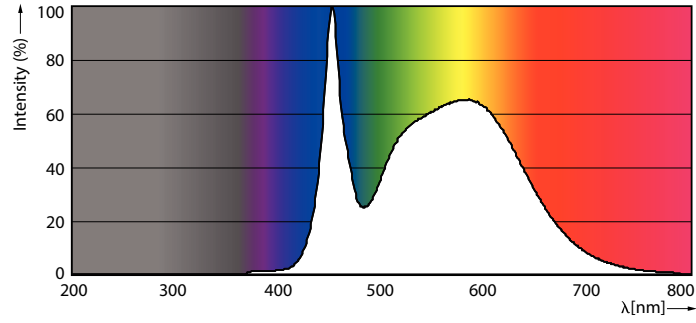

Photometric data

LEDtube 16T8 UF18 48-850

LEDtube 16T8 UF18 48-850