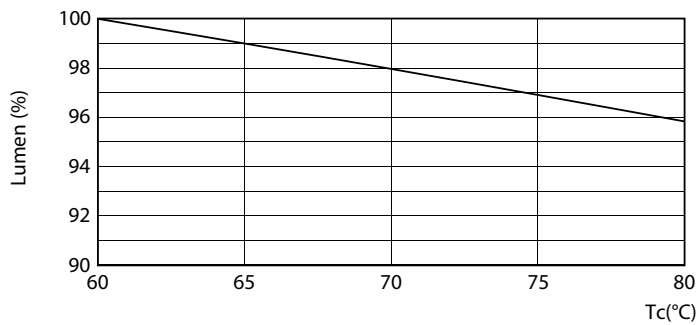

LEDtube 16T8 UF18 48-850

LED InstantFit Lamps

Lifetime

LEDtube 16T8 UF18

LEDtube 16T8 UF18

LEDtube 16T8 UF18 LifetimeVsTc

LEDtube 16T8 UF18 FailureRate

LEDtube 16T8 UF18 LumenVsTc