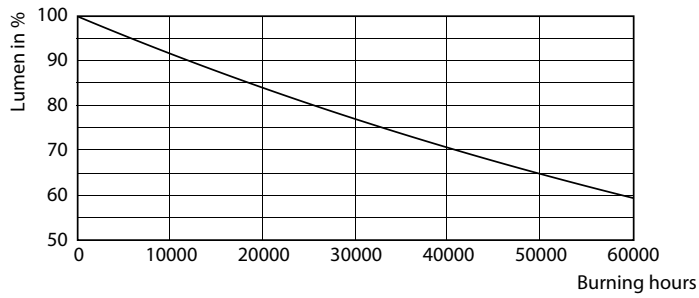

LED InstantFit Lamps

Lifetime