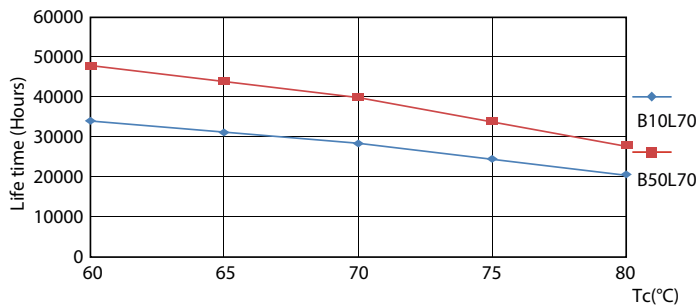

LEDtube 16T8 UF18 48-850

LED InstantFit Lamps

Lifetime

LEDtube 16T8 UF18

LEDtube 16T8 UF18

LEDtube 16T8 UF18 LifetimeVsTc

LEDtube 16T8 UF18 FailureRate

LEDtube 16T8 UF18 LumenVsTc